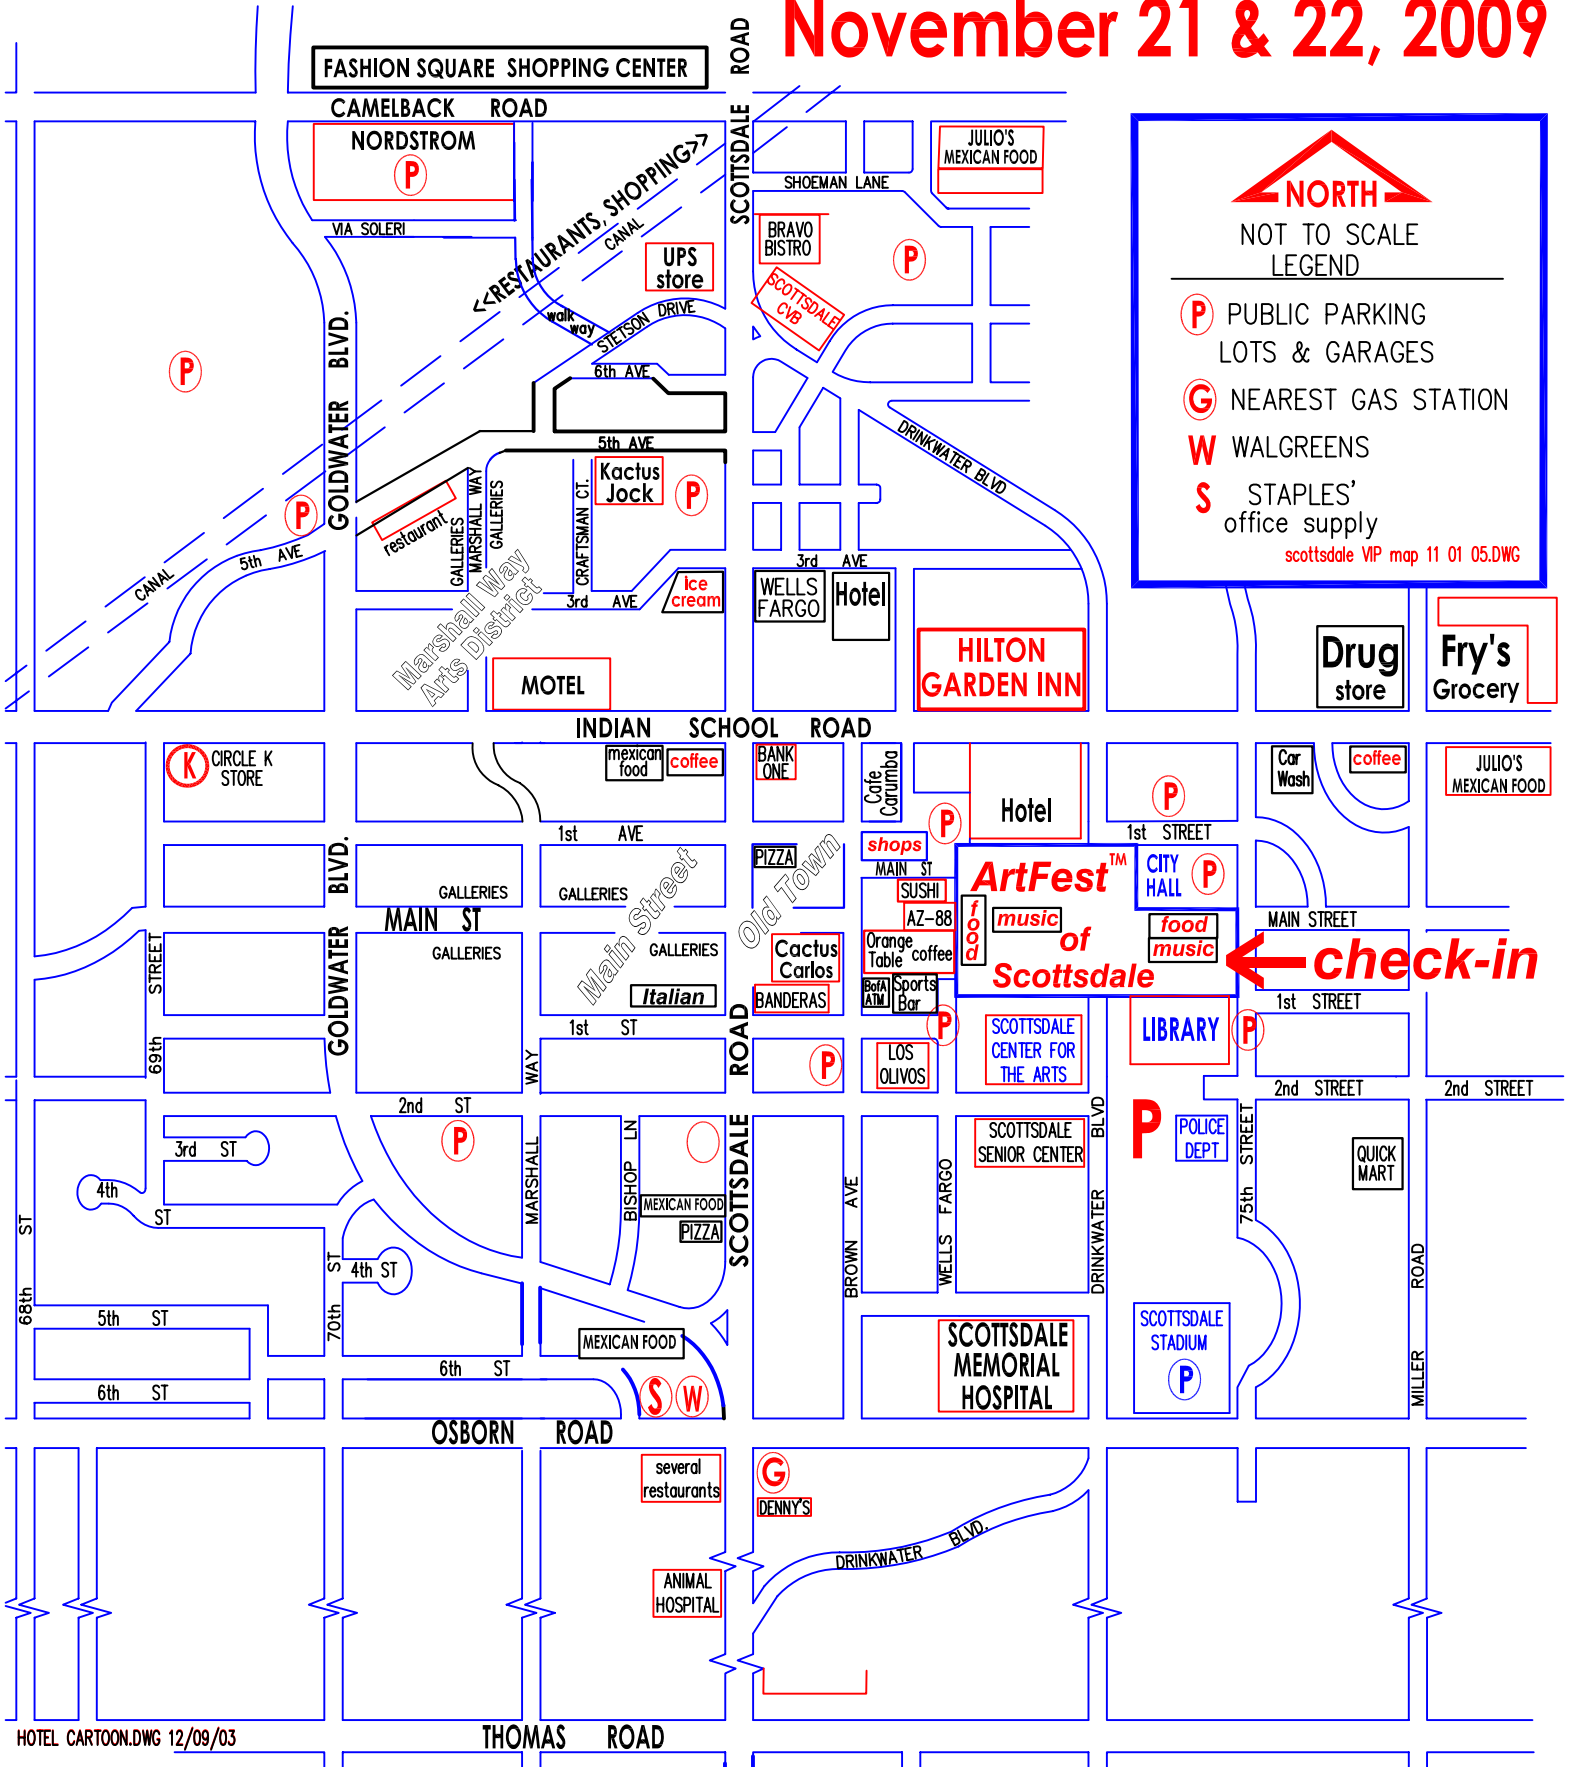

ArtFest of Scottsdale Map

November 21 & 22, 2009

NORTH

NOT TO SCALE
LEGEND

- P** PUBLIC PARKING LOTS & GARAGES
- G** NEAREST GAS STATION
- W** WALGREENS
- S** STAPLES' office supply

scottsdale VIP map 11 01 05.DWG

← check-in

HOTEL CARTOON.DWG 12/09/03

THOMAS ROAD

Post Office
1 mile south

X ACE HARDWARE (PAULS)
ALBERTSON'S (GROCERIES)